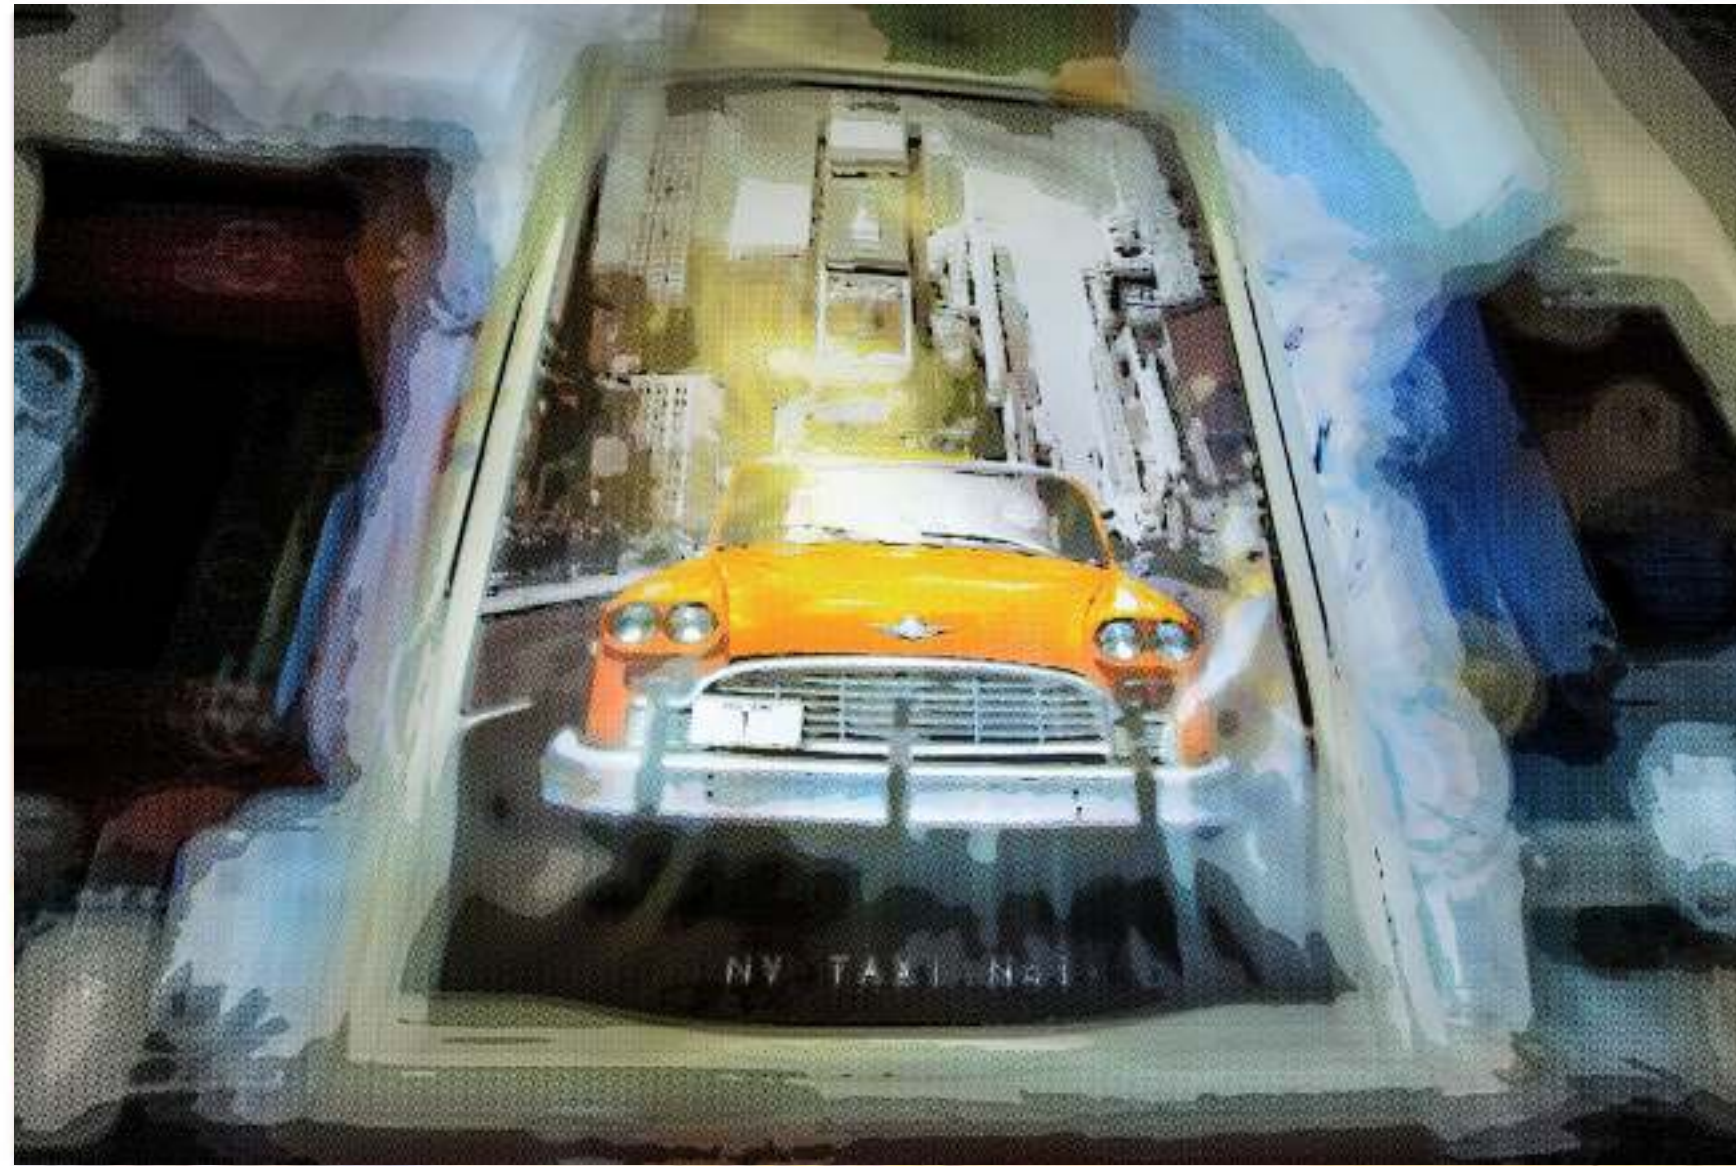

BEFORE THE FRONT

Artist: SAMANTHA LEE OSNER

**30%  
OFF**

PRINT SIZE : 78CM X 62CM | R5,124.00 **NOW R3,590.00**

# QUIRKY POP ART

Artist: MARTIN OSNER

NY TAXI

**30%  
OFF**

PRINT SIZE : 80CM X 60CM | ~~R6,640.00~~ **NOW R4,649.00**  
PRINT SIZE : 100CM X 77CM | ~~R8,343.00~~ **NOW R5,849.00**

JAZZ NIGHT

**30%  
OFF**

PRINT SIZE : 80CM X 60CM | ~~R6,640.00~~ **NOW R4,649.00**  
PRINT SIZE : 100CM X 77CM | ~~R8,343.00~~ **NOW R5,849.00**