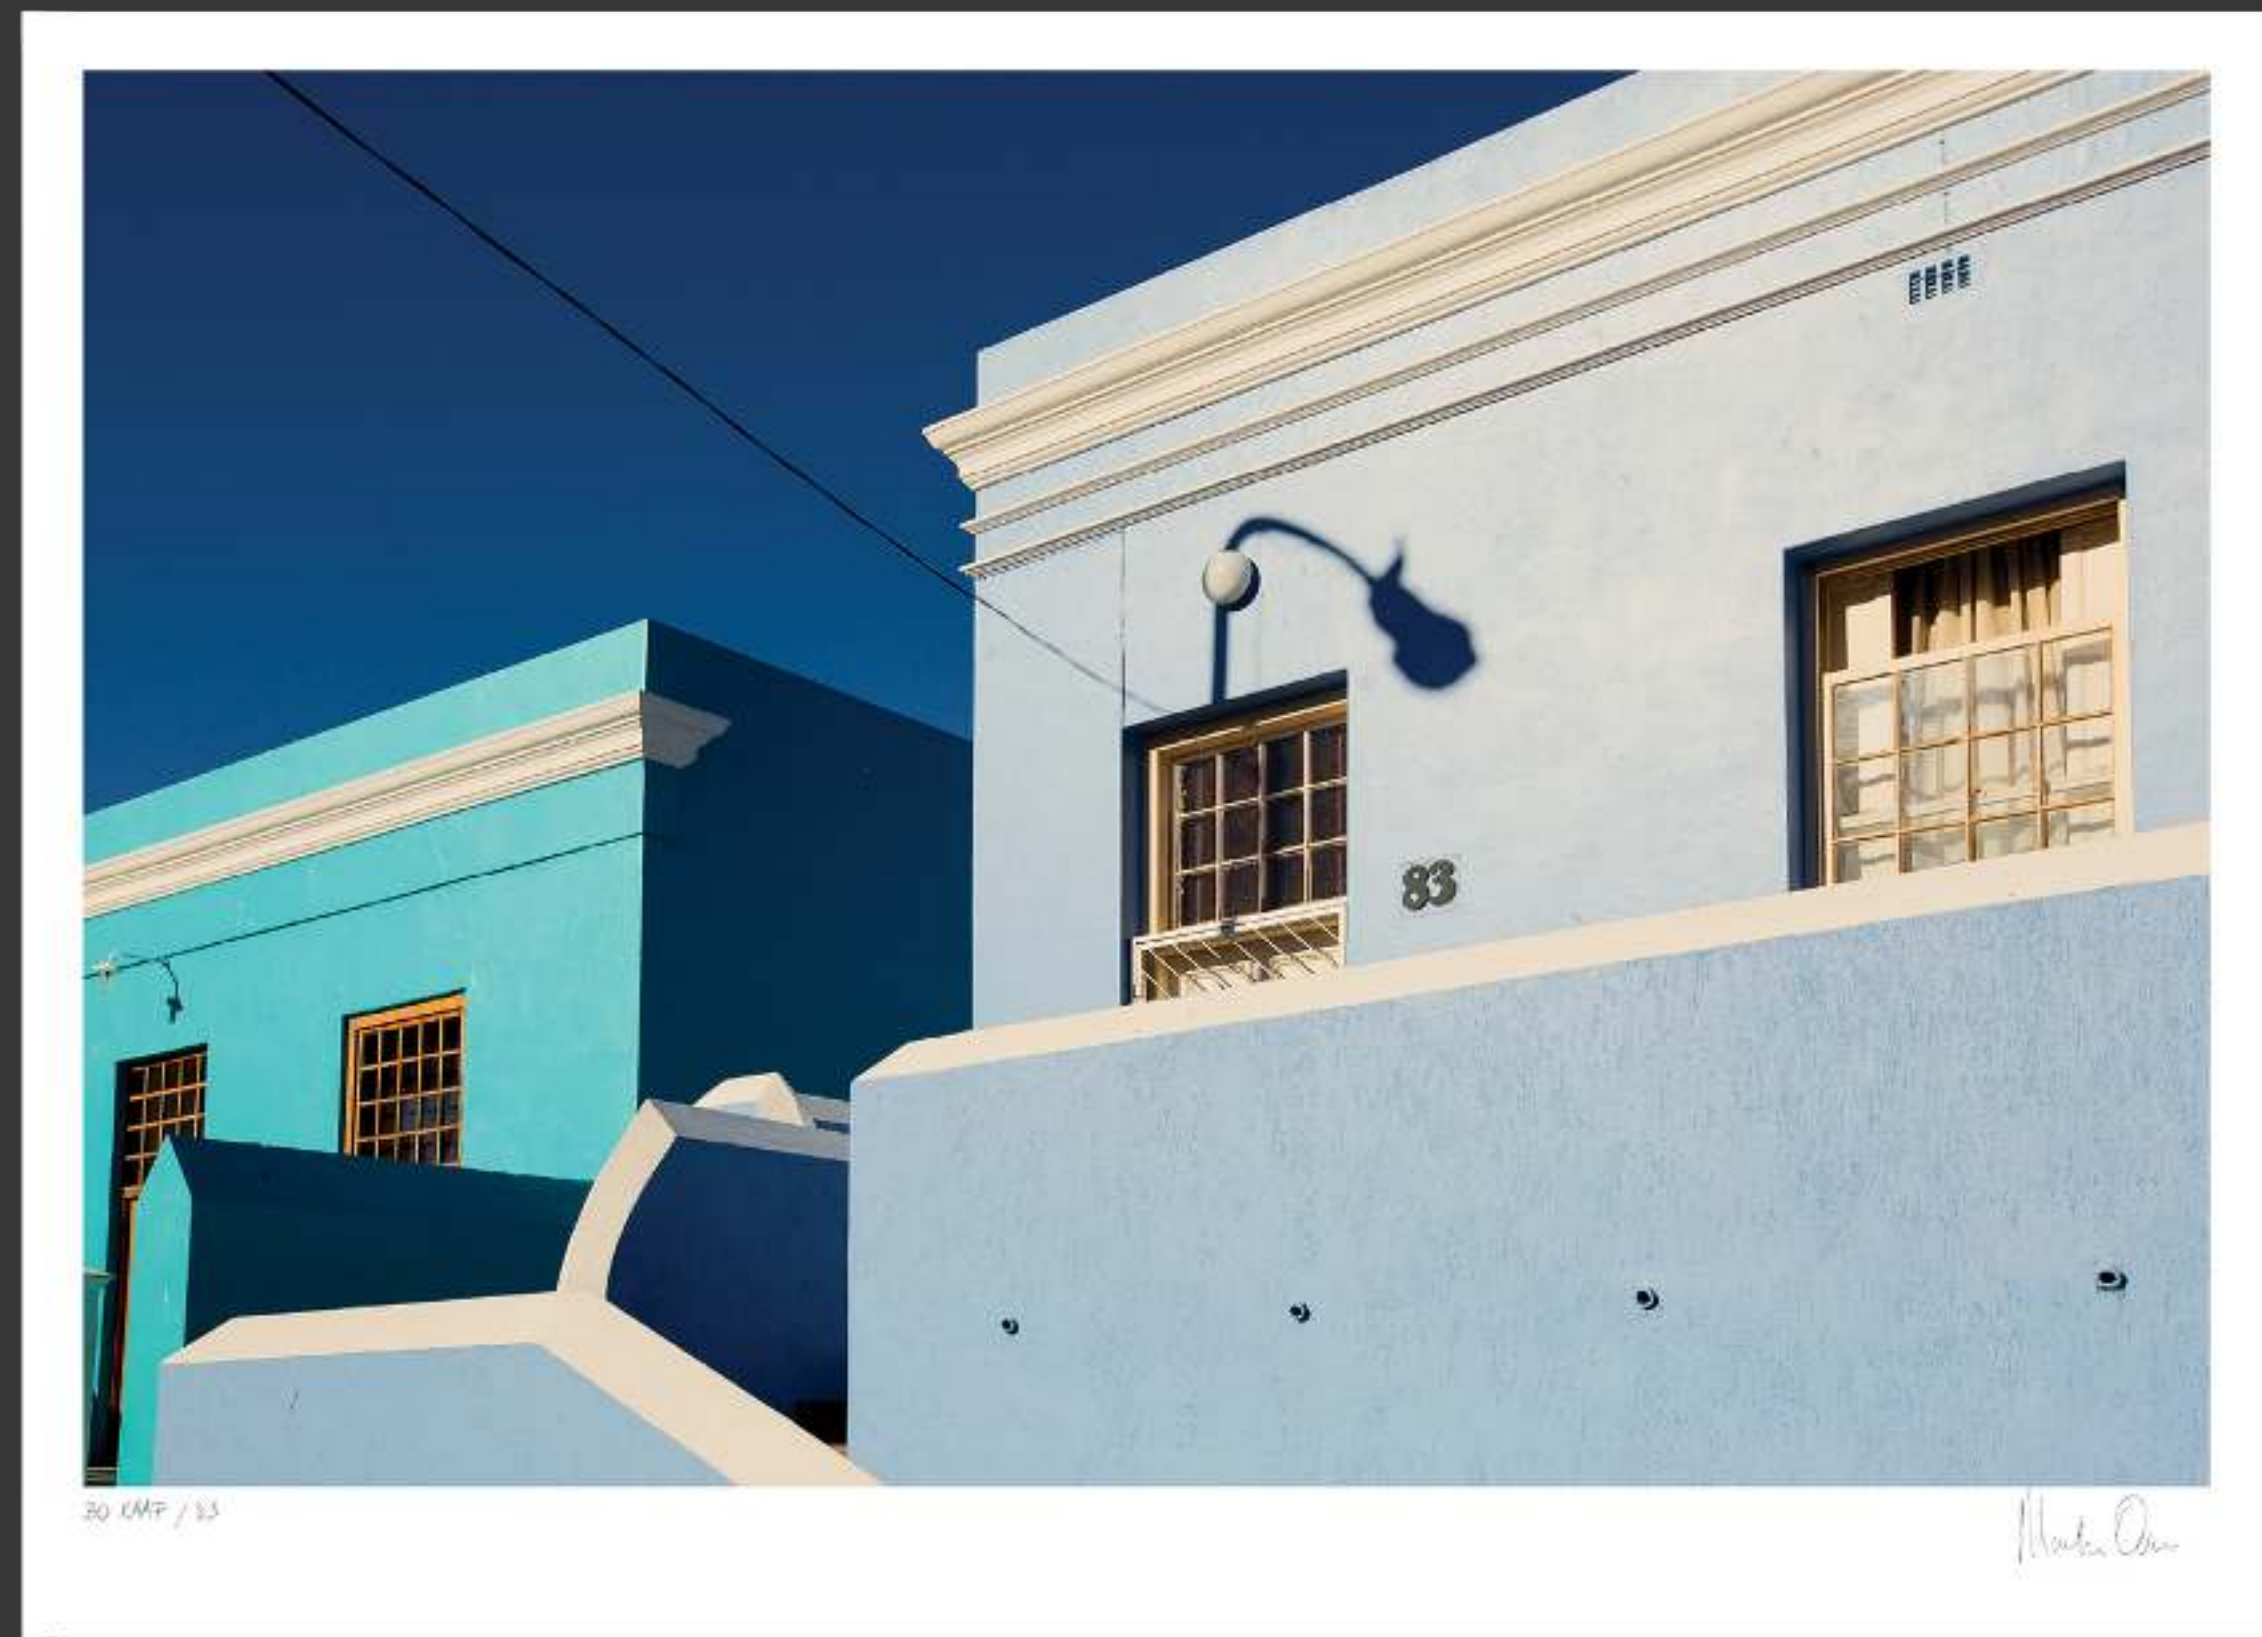

BO-KAAP - 83 BLUES

Artist: MARTIN OSNER

40%
OFF

PRINT SIZE : 80CM X 58CM | ~~R6,635.00~~ **NOW R3,990.00**

PRINT SIZE : 100CM X 72CM | ~~R8,337.00~~ **NOW R5,000.00**

40%
OFF

PRINT SIZE : 80CM X 58CM | ~~R6,635.00~~ **NOW R3,990.00**

PRINT SIZE : 100CM X 72CM | ~~R8,337.00~~ **NOW R5,000.00**