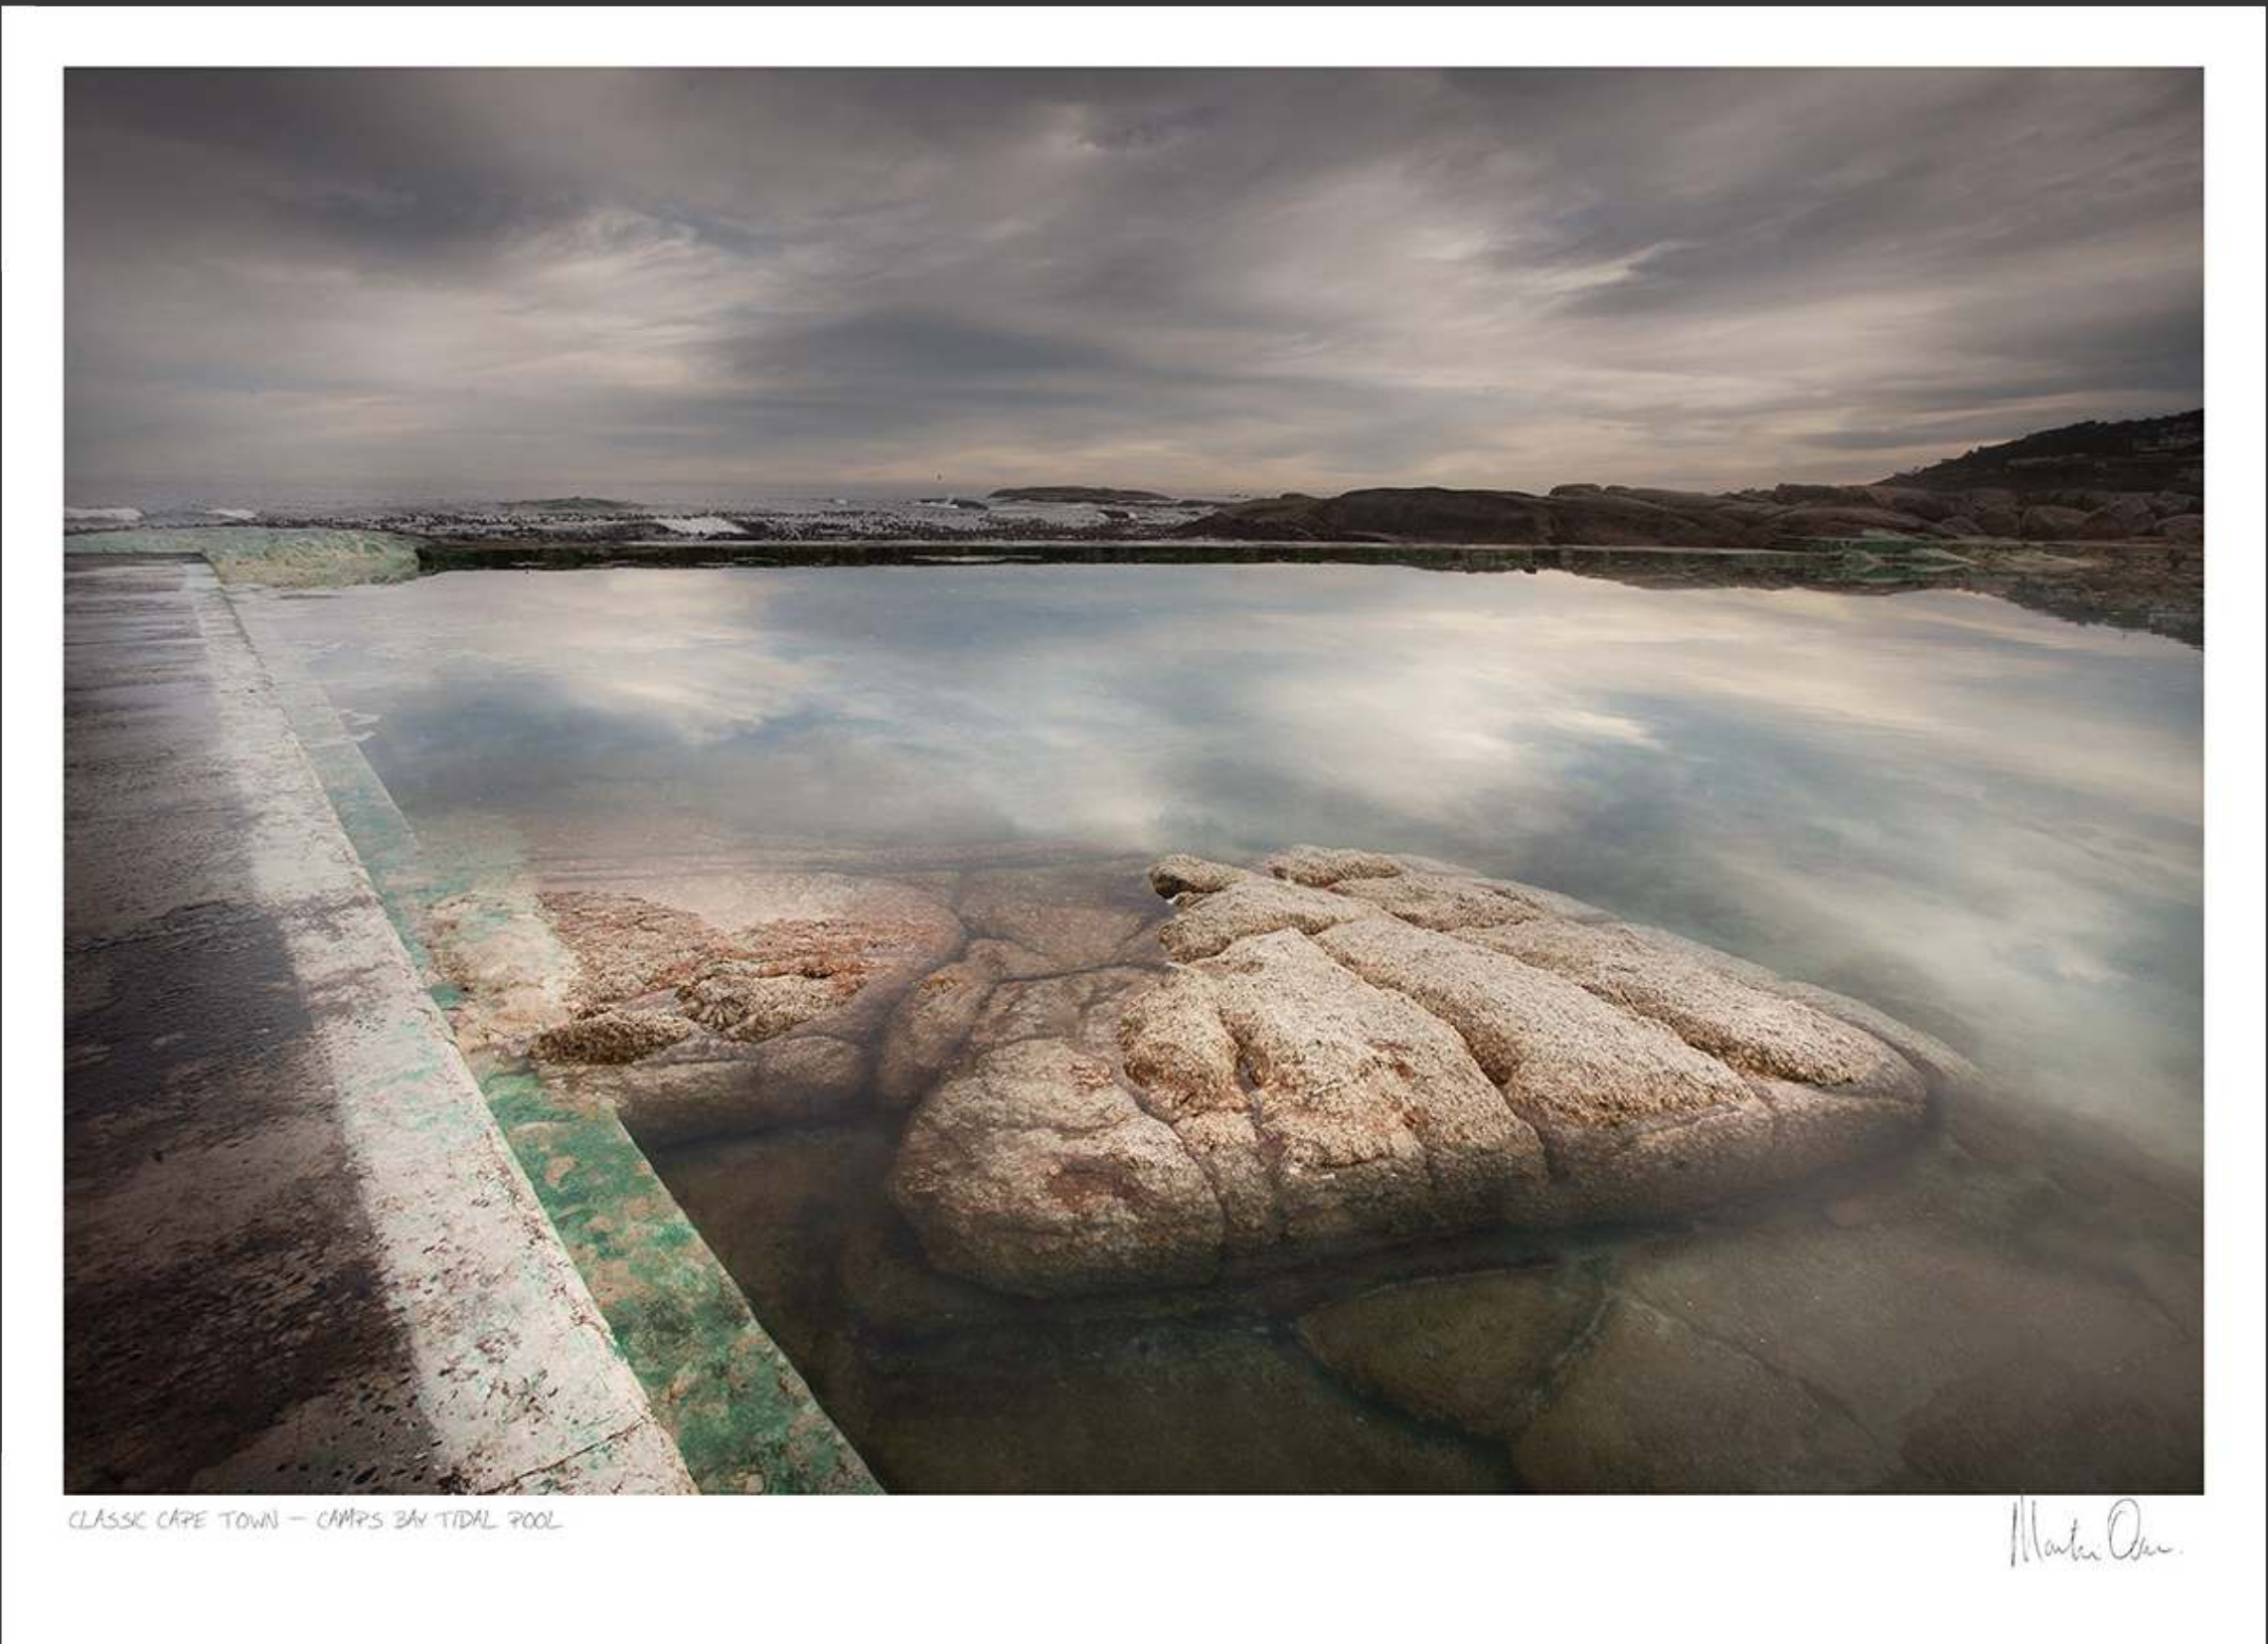

CAMPS BAY TIDAL POOL

Artist: MARTIN OSNER

30% OFF

PRINT SIZE : 80CM X 58CM | ~~R6,635.00~~ NOW R 4,690.00

30% OFF

PRINT SIZE : 80CM X 58CM | ~~R6,635.00~~ NOW R 4,690.00