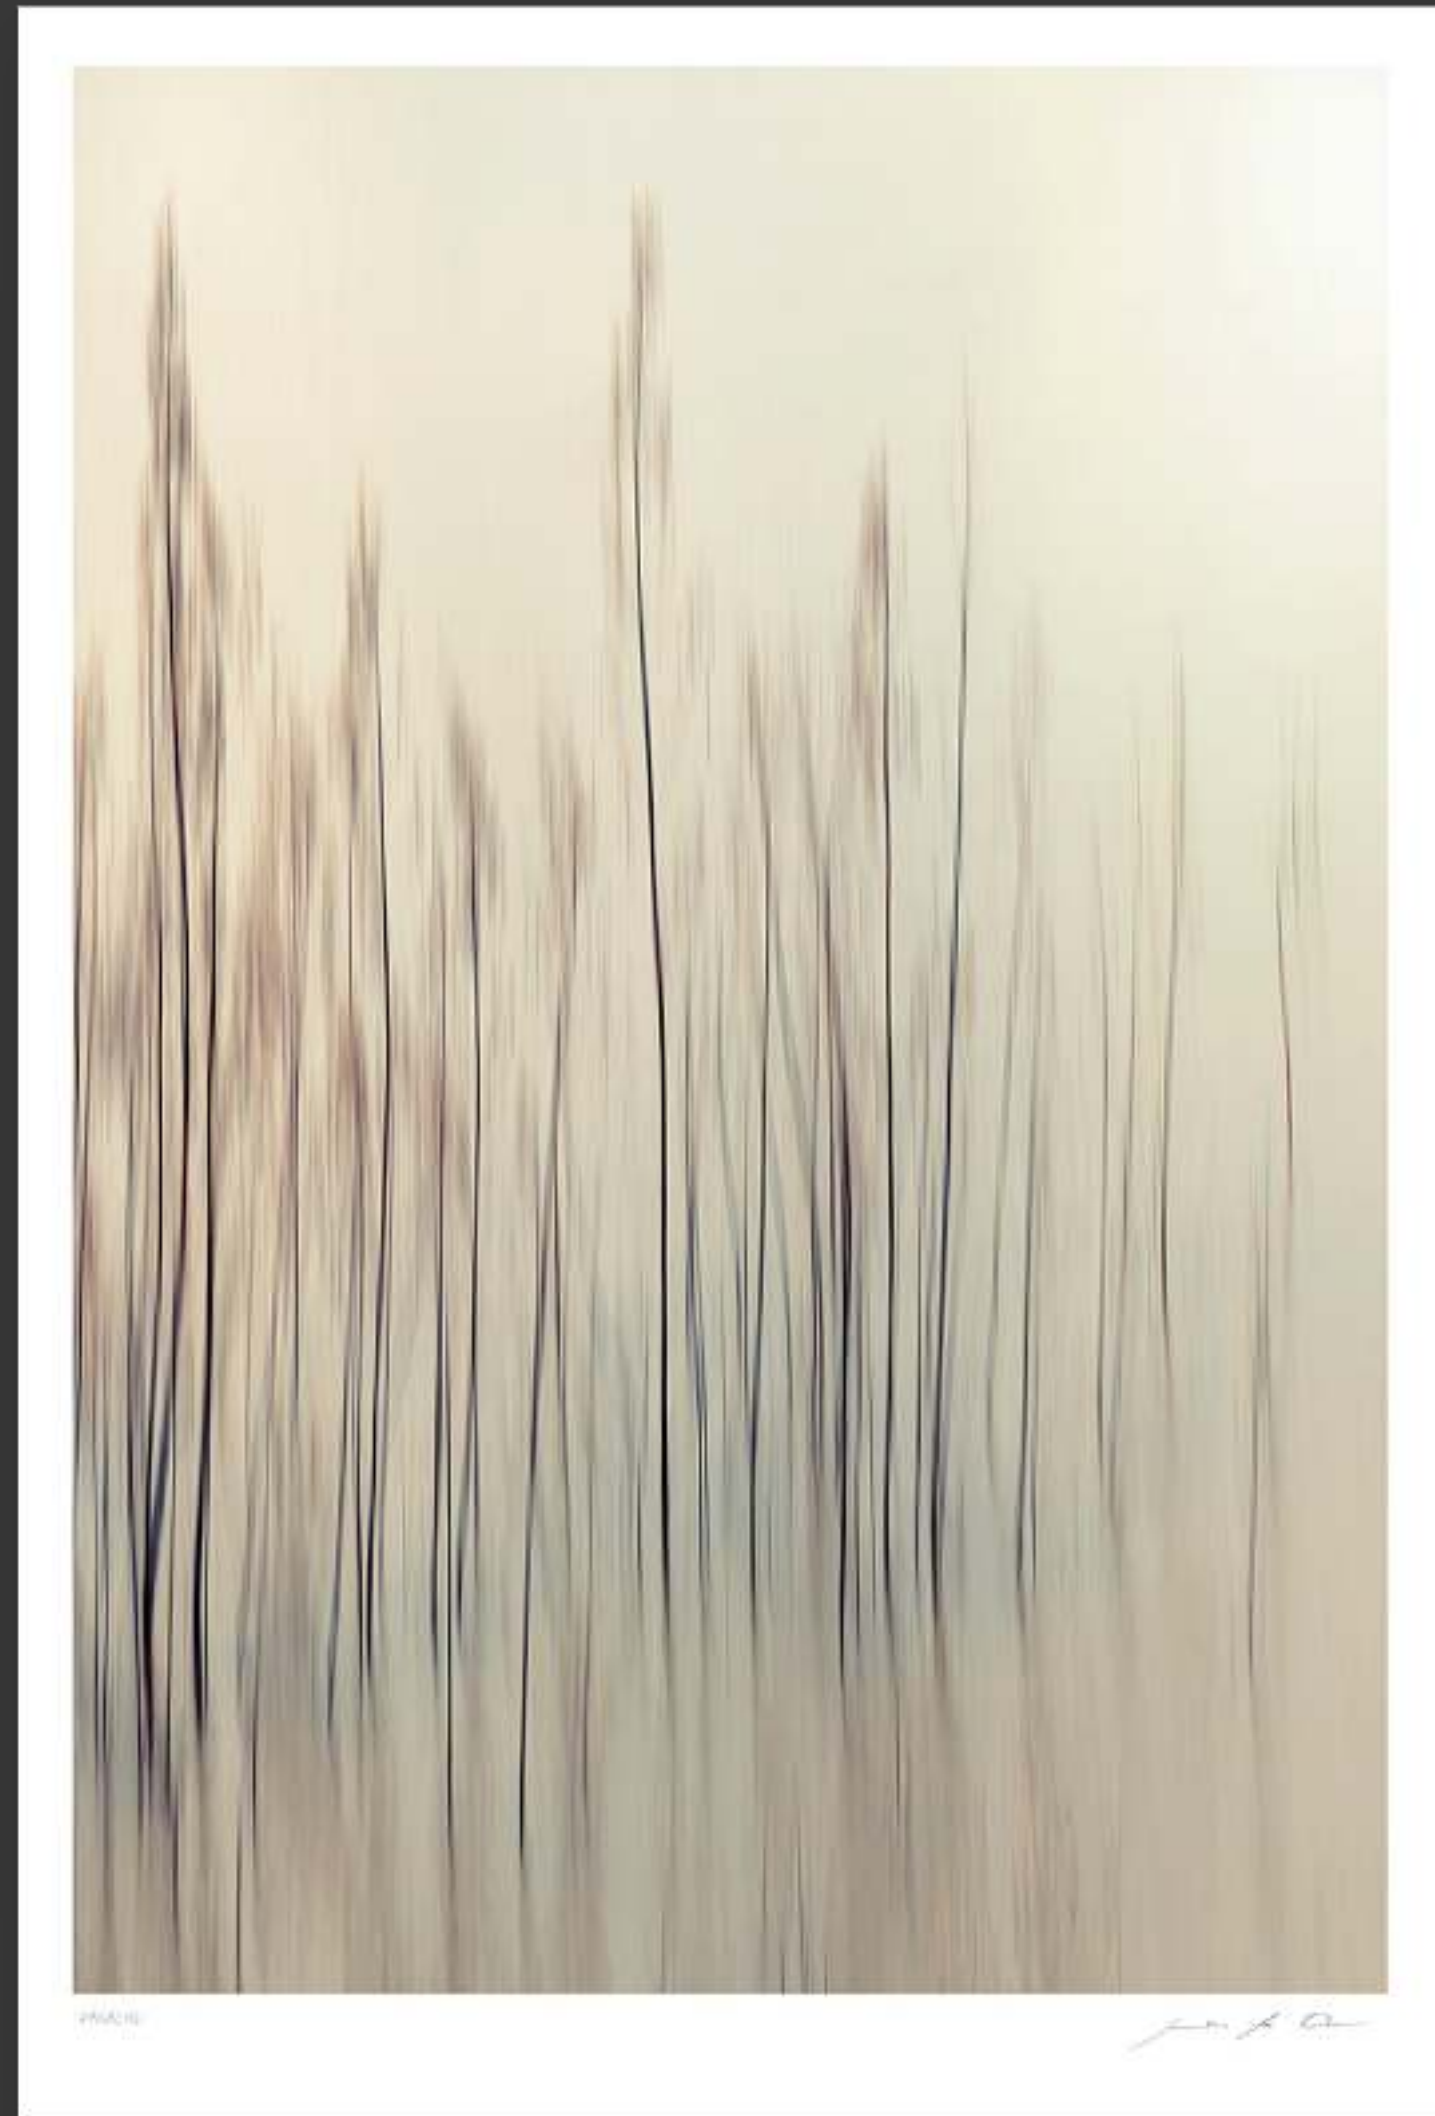

PANACHE

Artist: SAMANTHA LEE OSNER

**30%
OFF**

PRINT SIZE : 70CM X 100CM | ~~R10,550.00~~ **NOW R7,390.00**

**30%
OFF**

PRINT SIZE : 70CM X 100CM | ~~R10,550.00~~ **NOW R7,390.00**