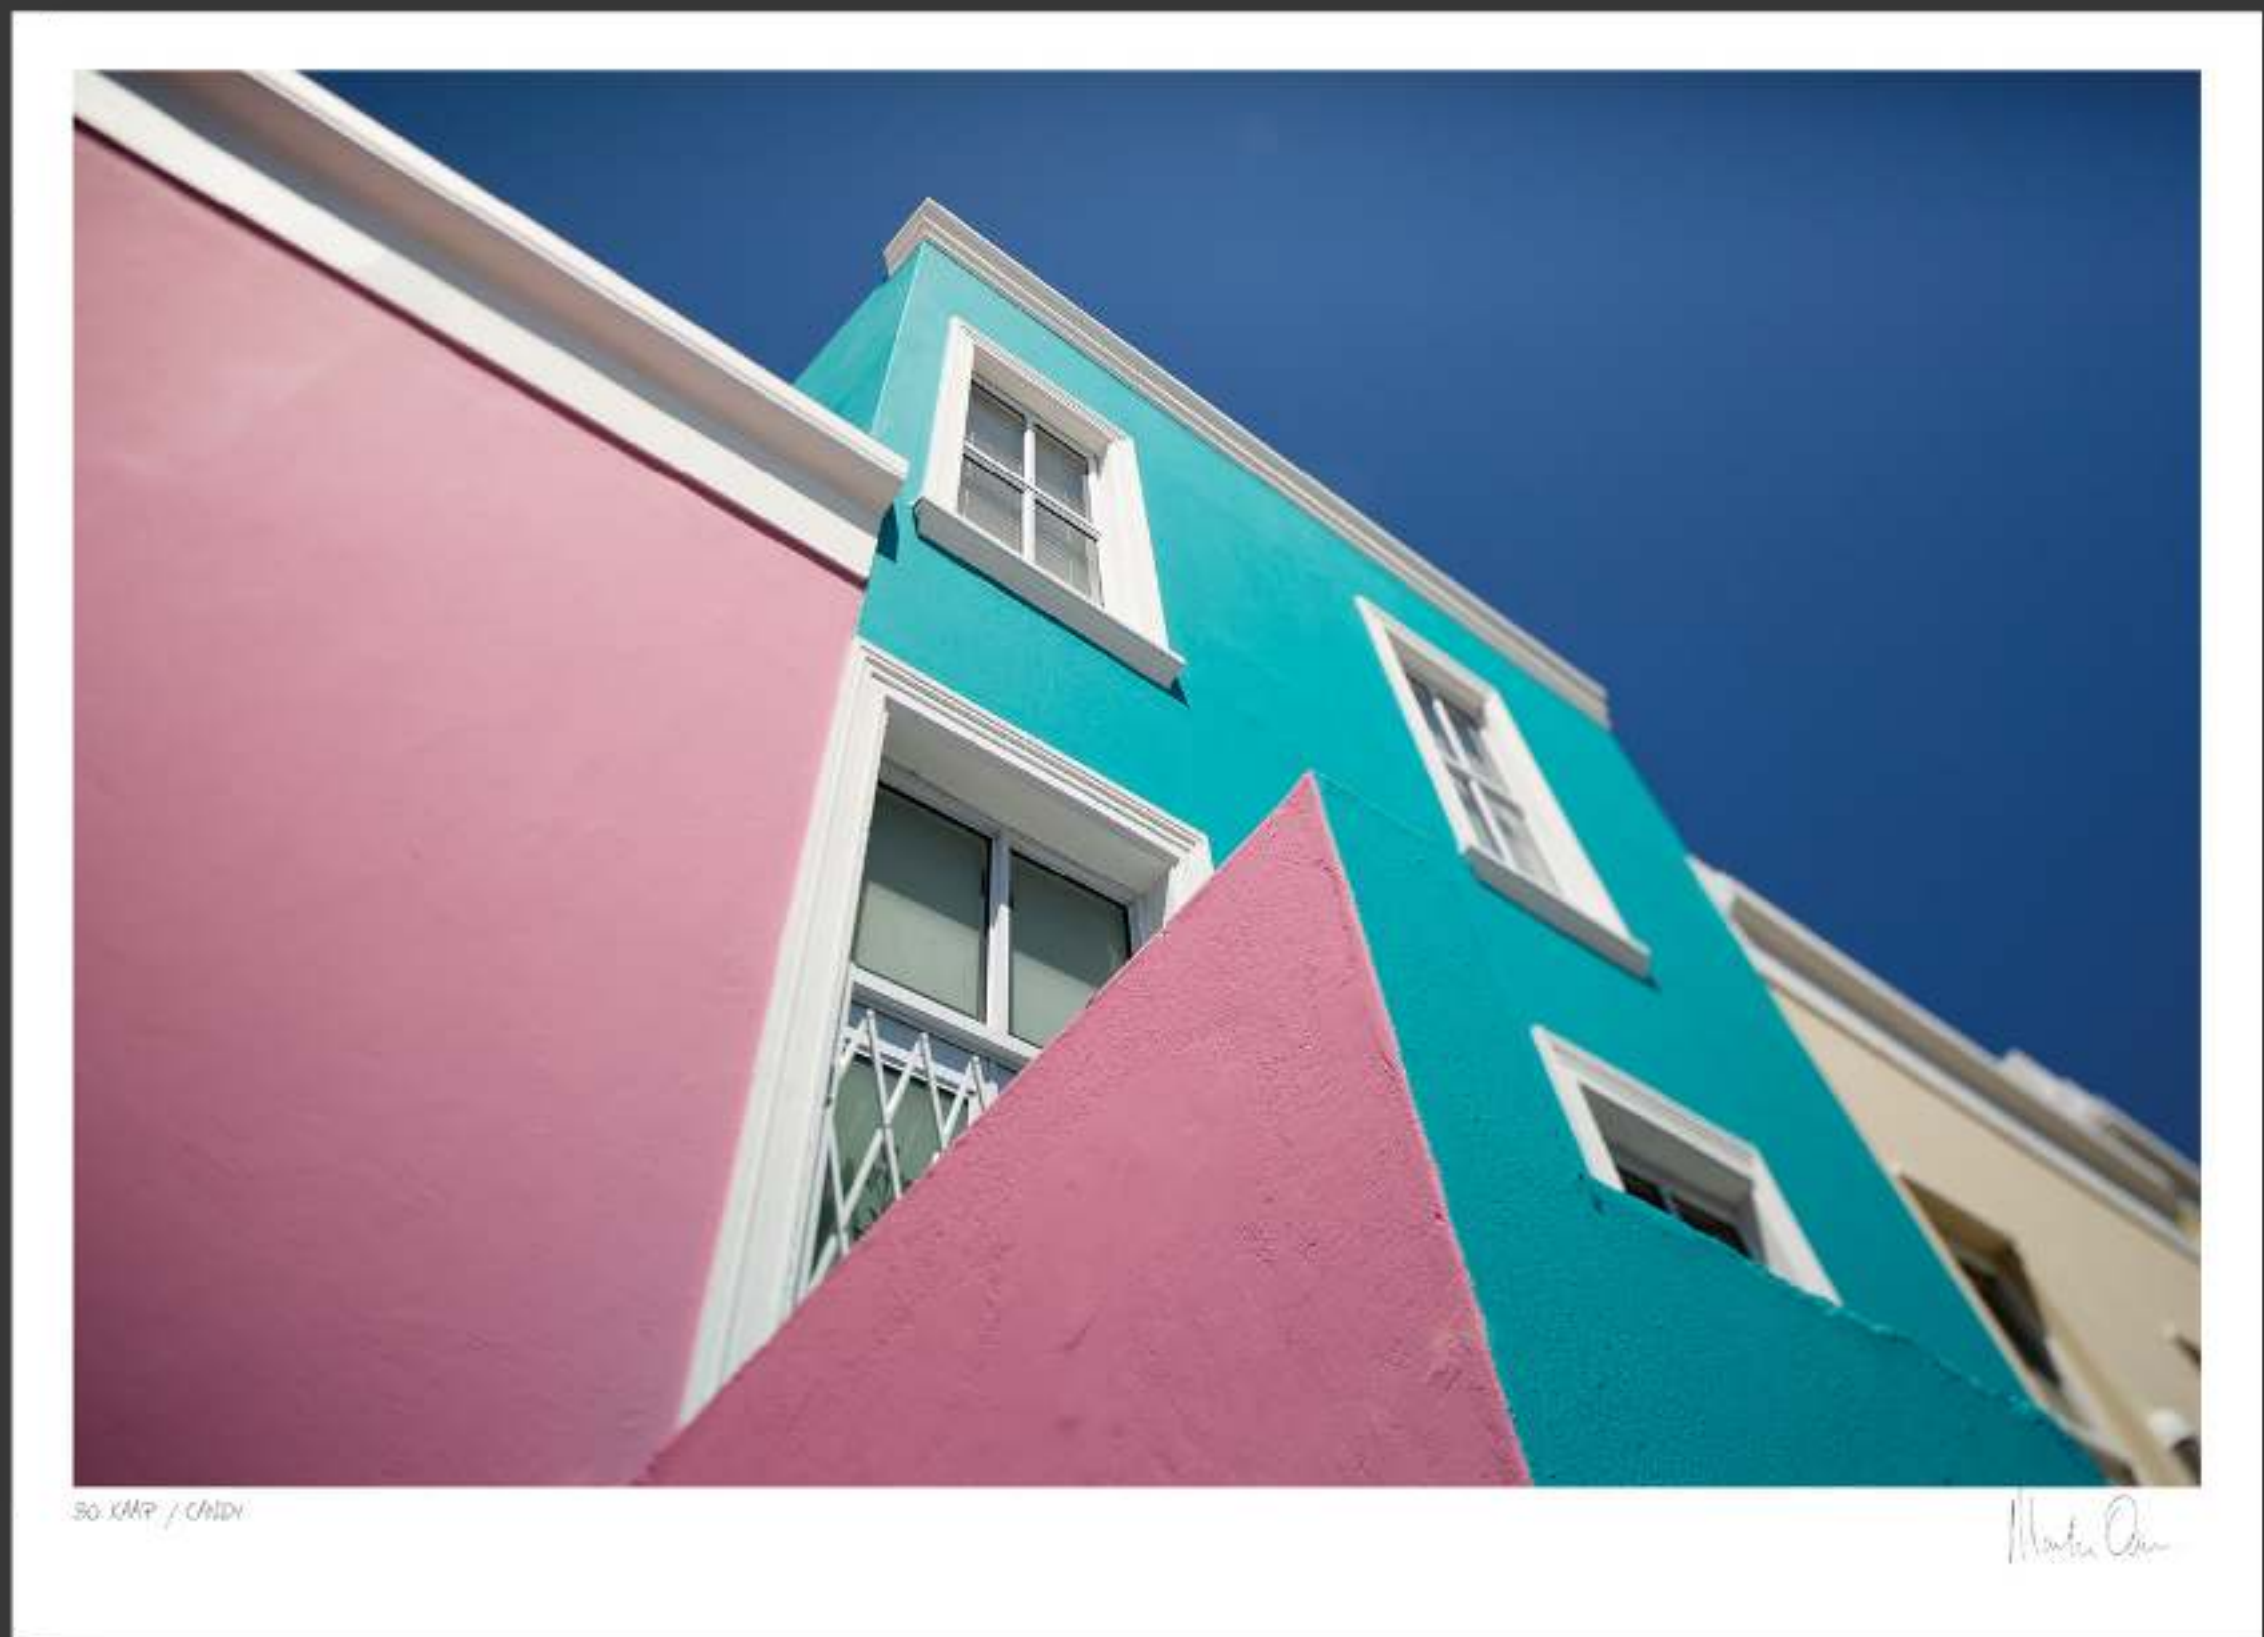

CLASSIC CAPE TOWN PRINTS

BO-KAAP - CANDY

Artist: MARTIN OSNER