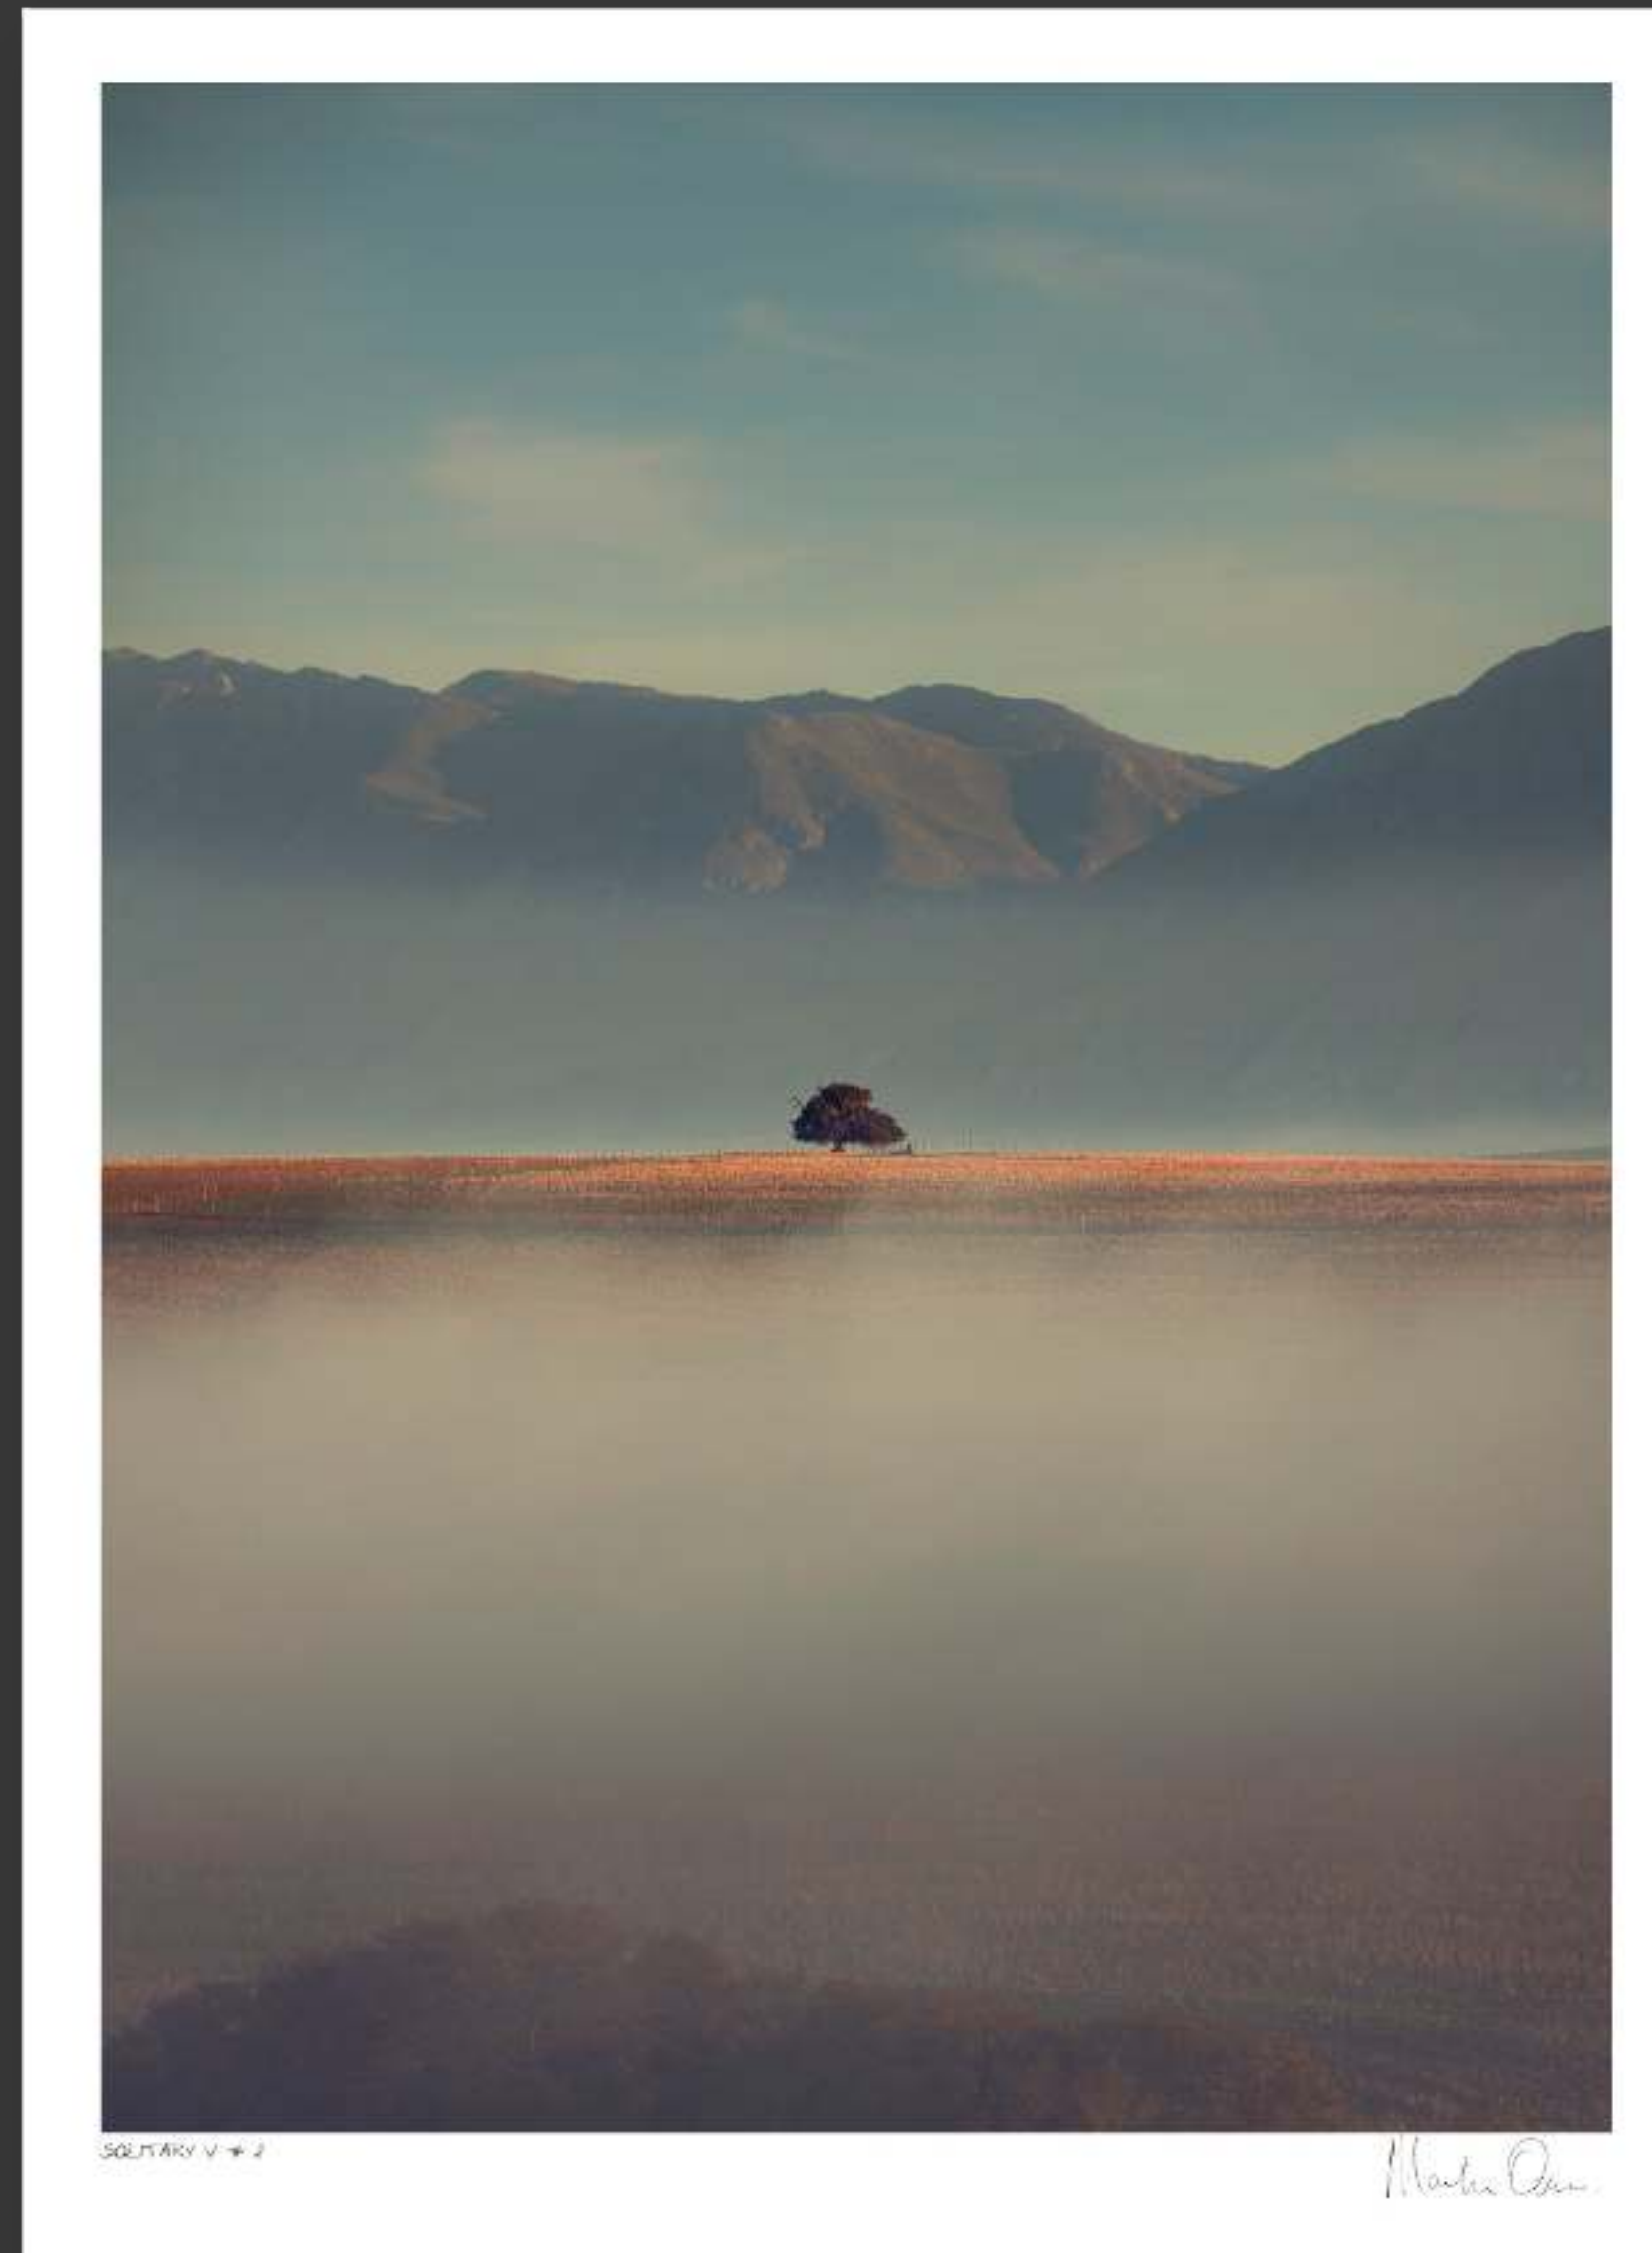

SOLITARY VERTICAL

Artist: MARTIN OSNER

**30%
OFF**

PRINT SIZE : 70CM X 100CM | ~~R11,904.00~~ **NOW R8,349.00**