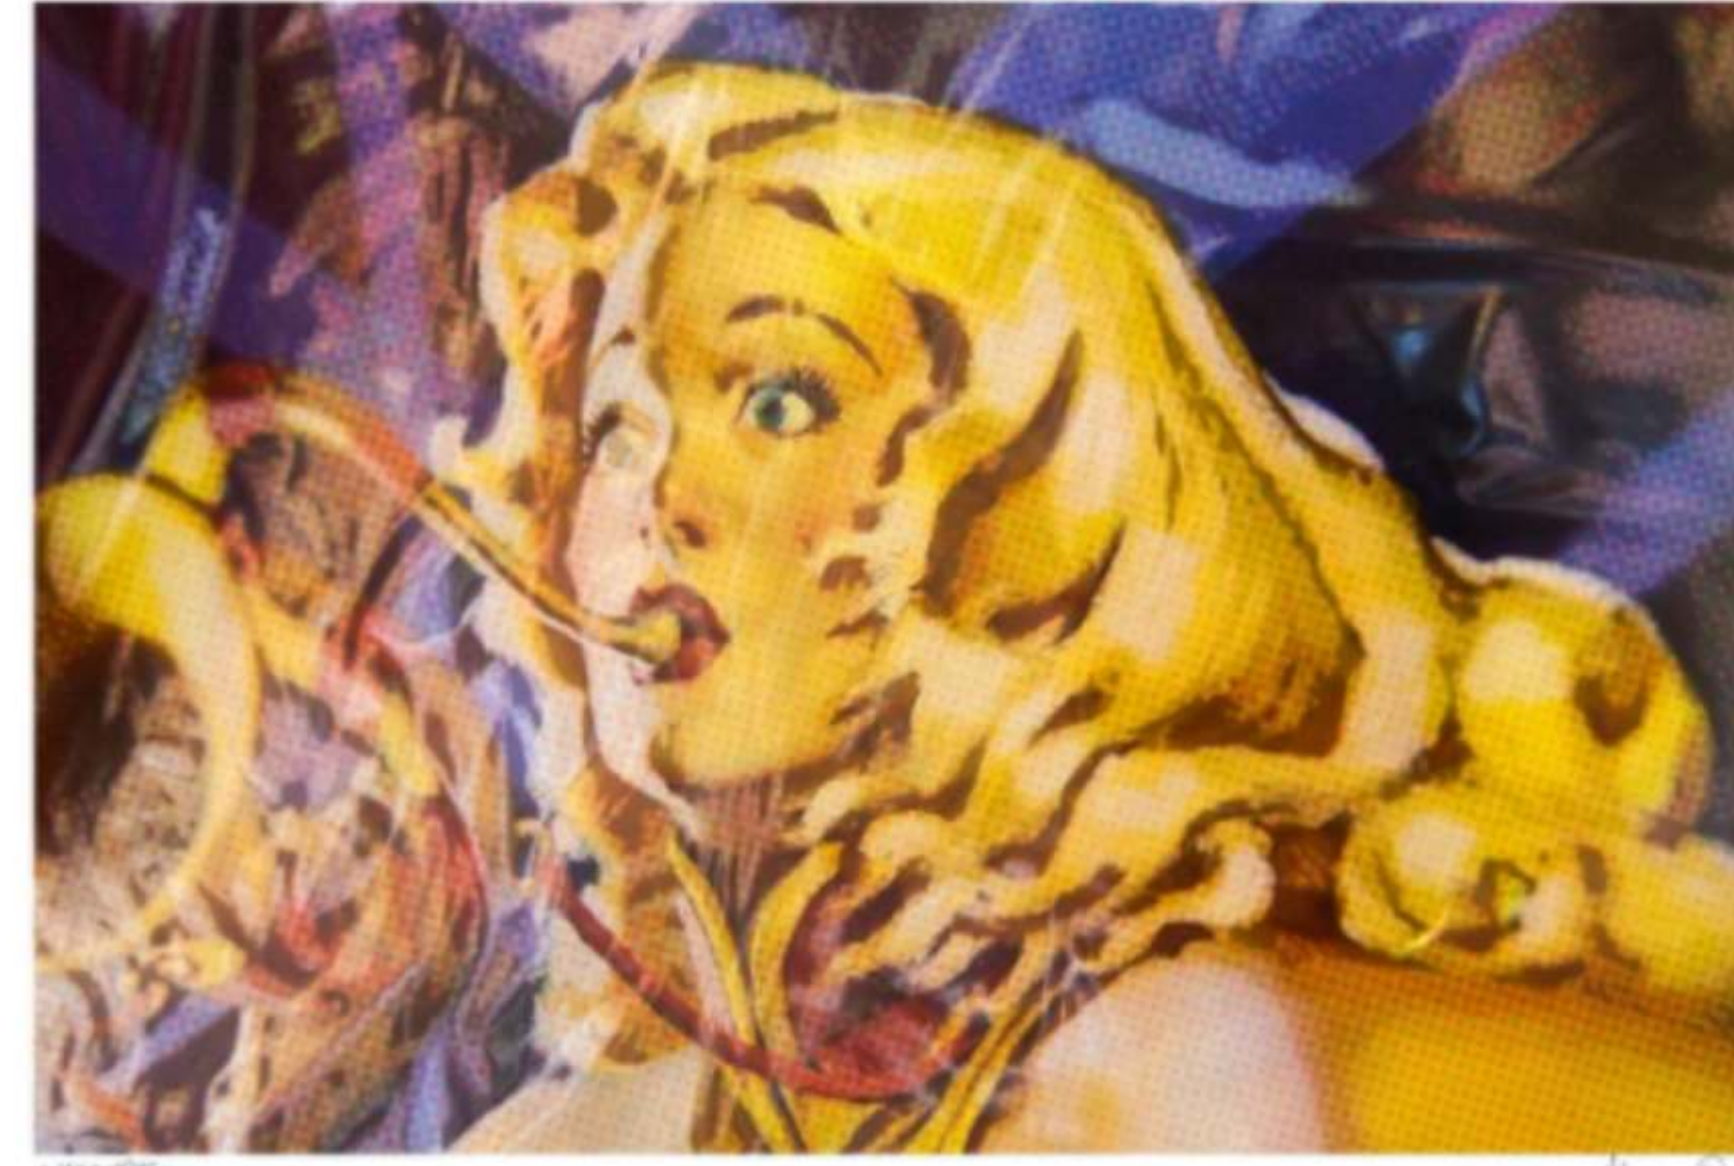

# QUIRKY POP ART

Artist: MARTIN OSNER

NY TAXI

**30%  
OFF**

PRINT SIZE : 80CM X 60CM | ~~R6,640.00~~ **NOW R4,649.00**  
PRINT SIZE : 100CM X 77CM | ~~R8,343.00~~ **NOW R5,849.00**

JAZZ NIGHT

**30%  
OFF**

PRINT SIZE : 80CM X 60CM | ~~R6,640.00~~ **NOW R4,649.00**  
PRINT SIZE : 100CM X 77CM | ~~R8,343.00~~ **NOW R5,849.00**