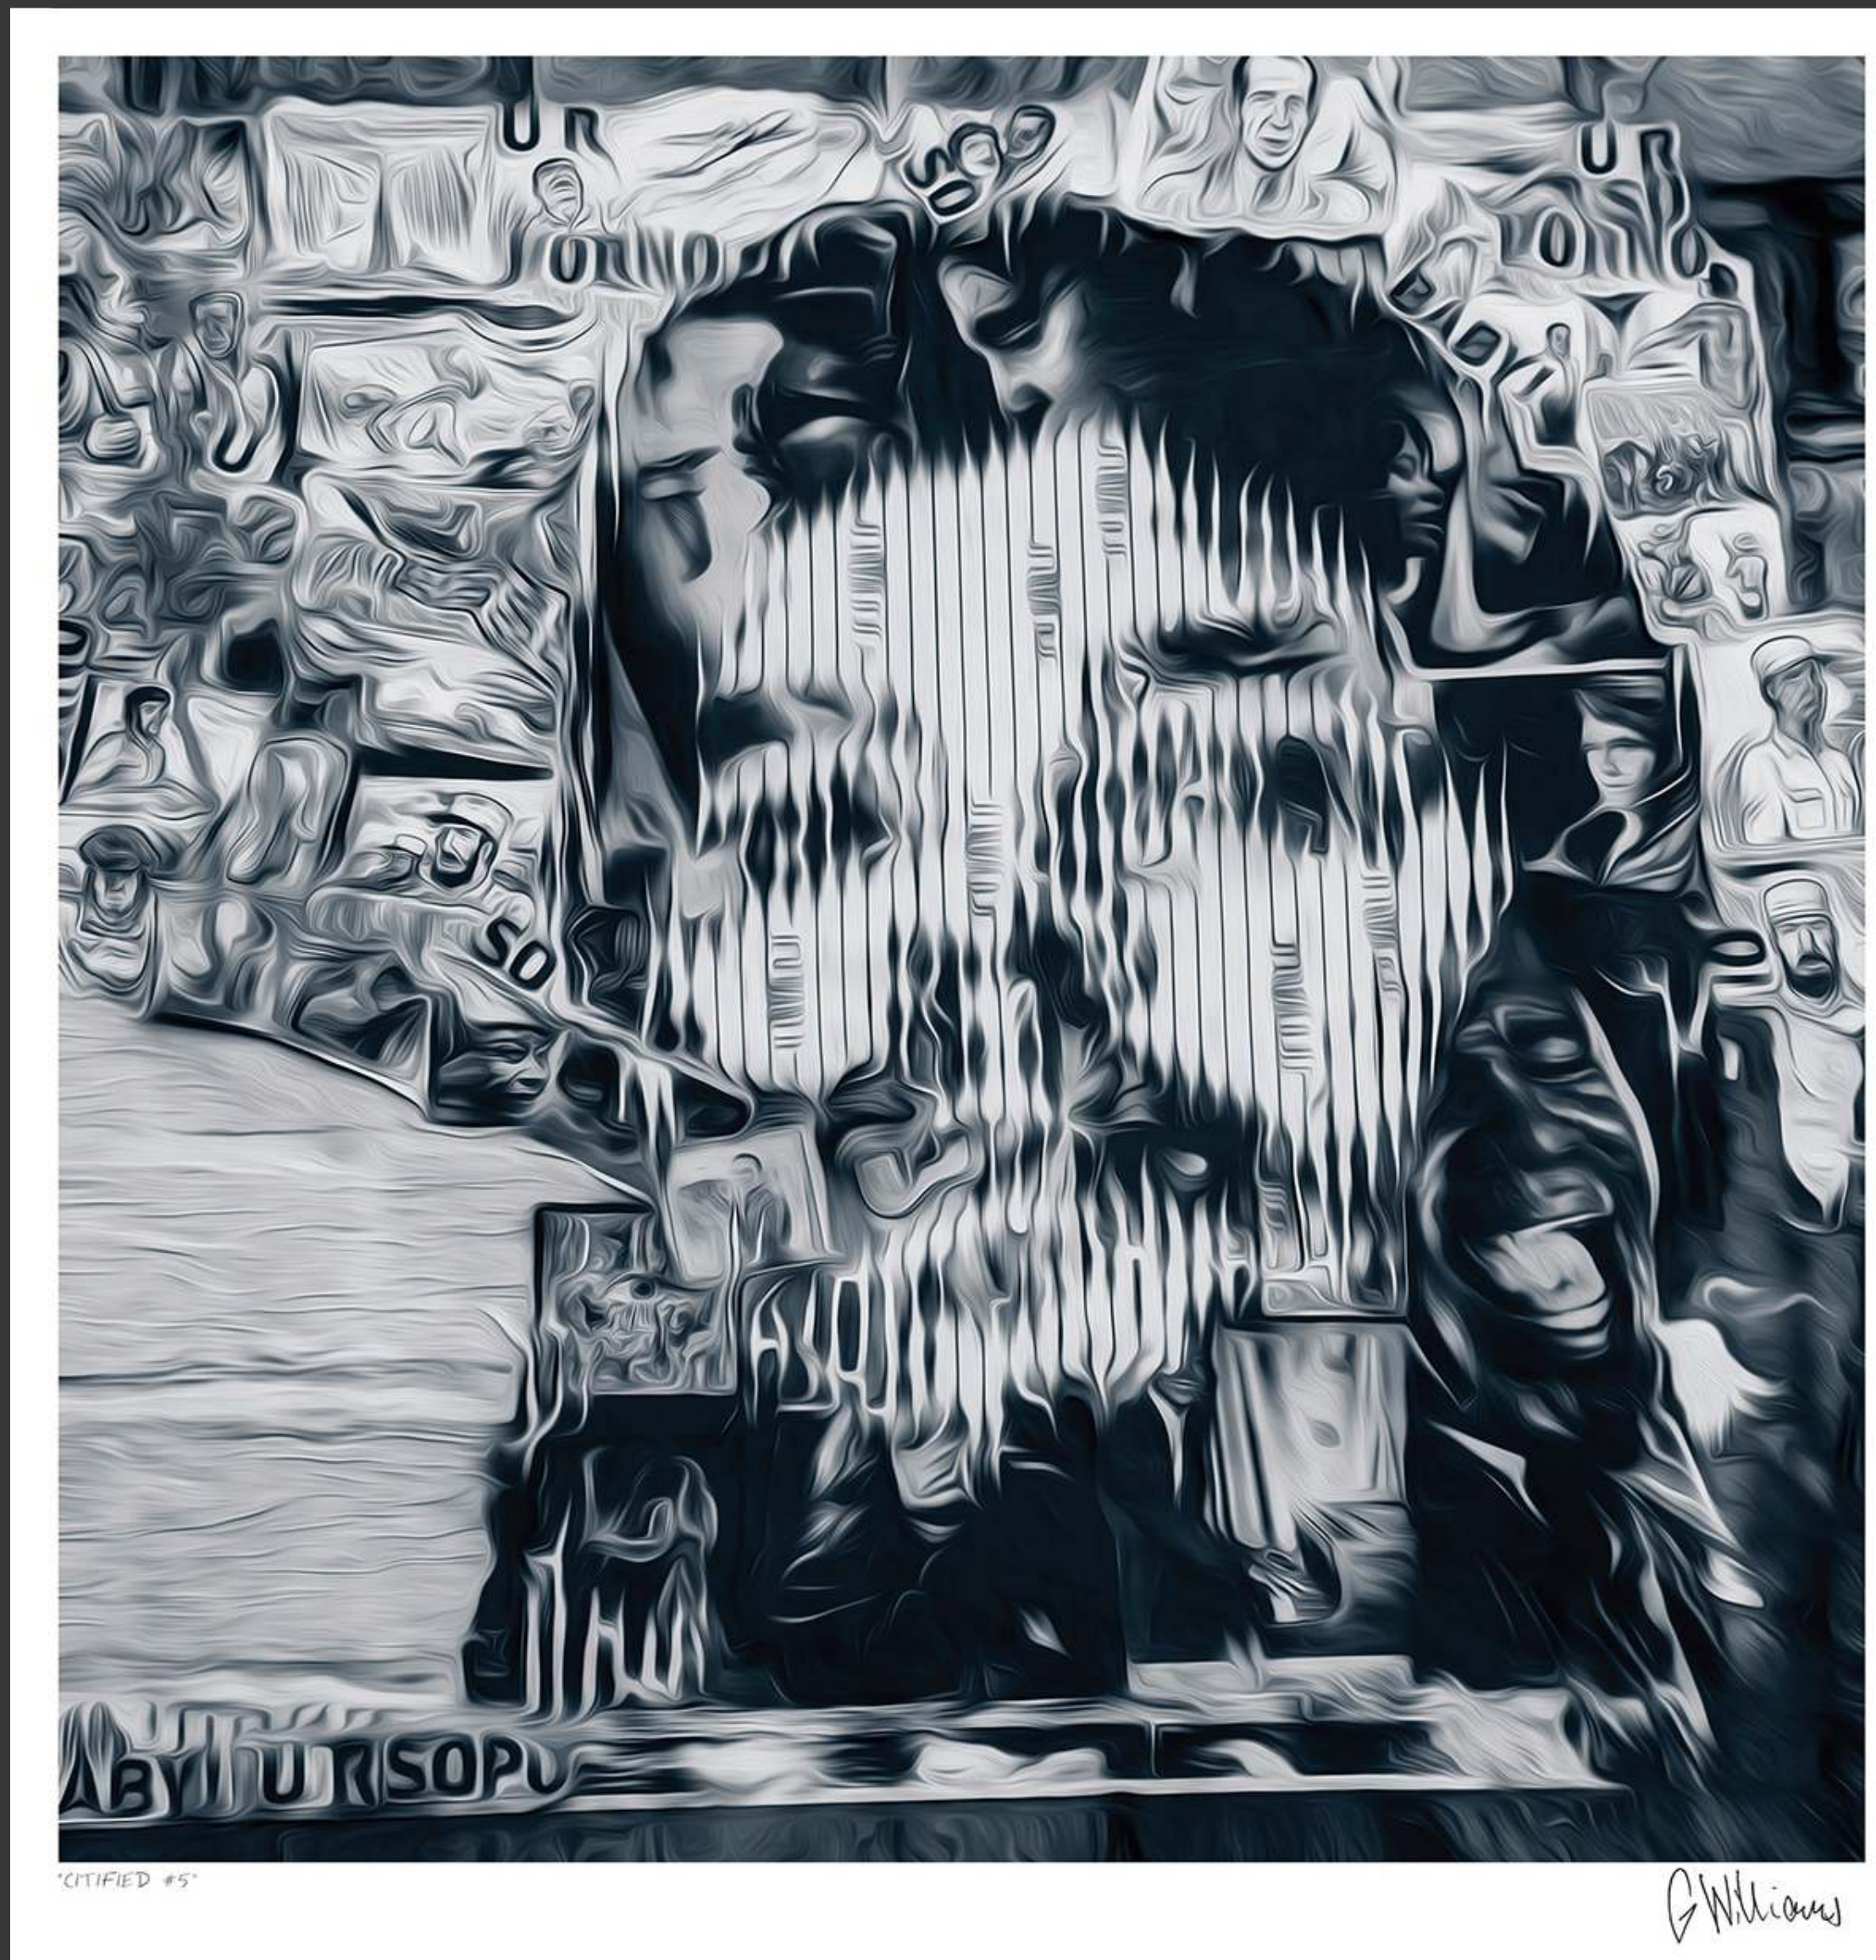

## CITIFIED No.5

Artist: GRAHAM WILLIAMS

An intriguing black and white portrait inspired by graffiti. An abstract impression created through the digital art medium.

30%  
OFF

PRINT SIZE : 100CM X 100CM | ~~R13,441.00~~ **NOW R9,400.00**