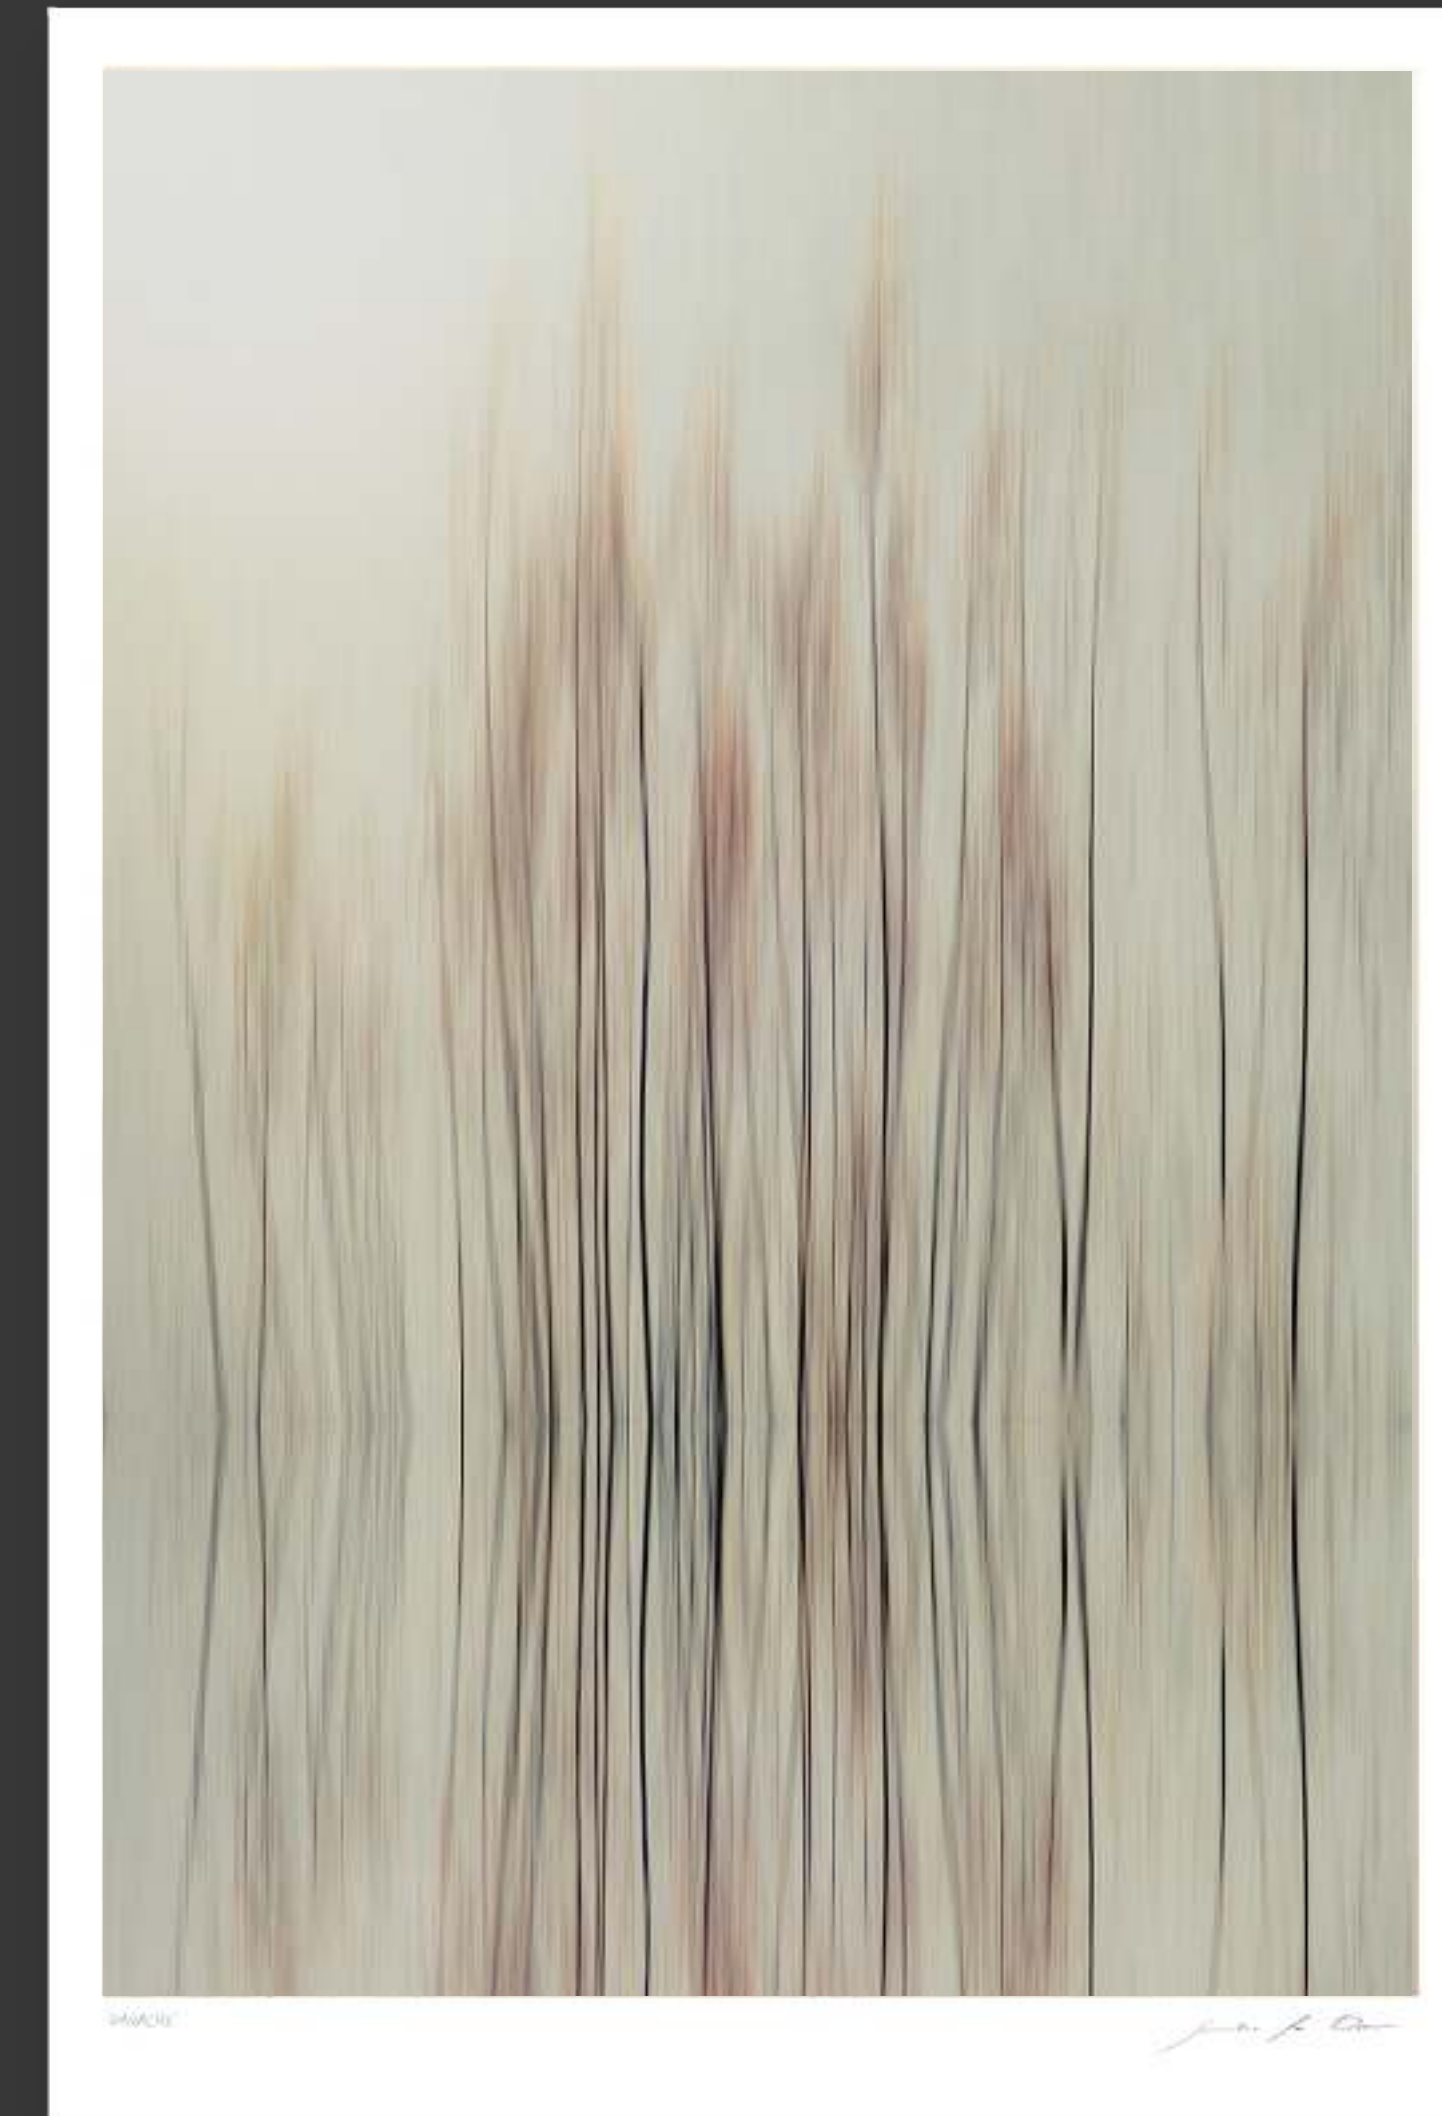

PANACHE

Artist: SAMANTHA LEE OSNER

**30%
OFF**

PRINT SIZE : 70CM X 100CM | ~~R10,550.00~~ **NOW R7,390.00**

**30%
OFF**

PRINT SIZE : 70CM X 100CM | ~~R10,550.00~~ **NOW R7,390.00**