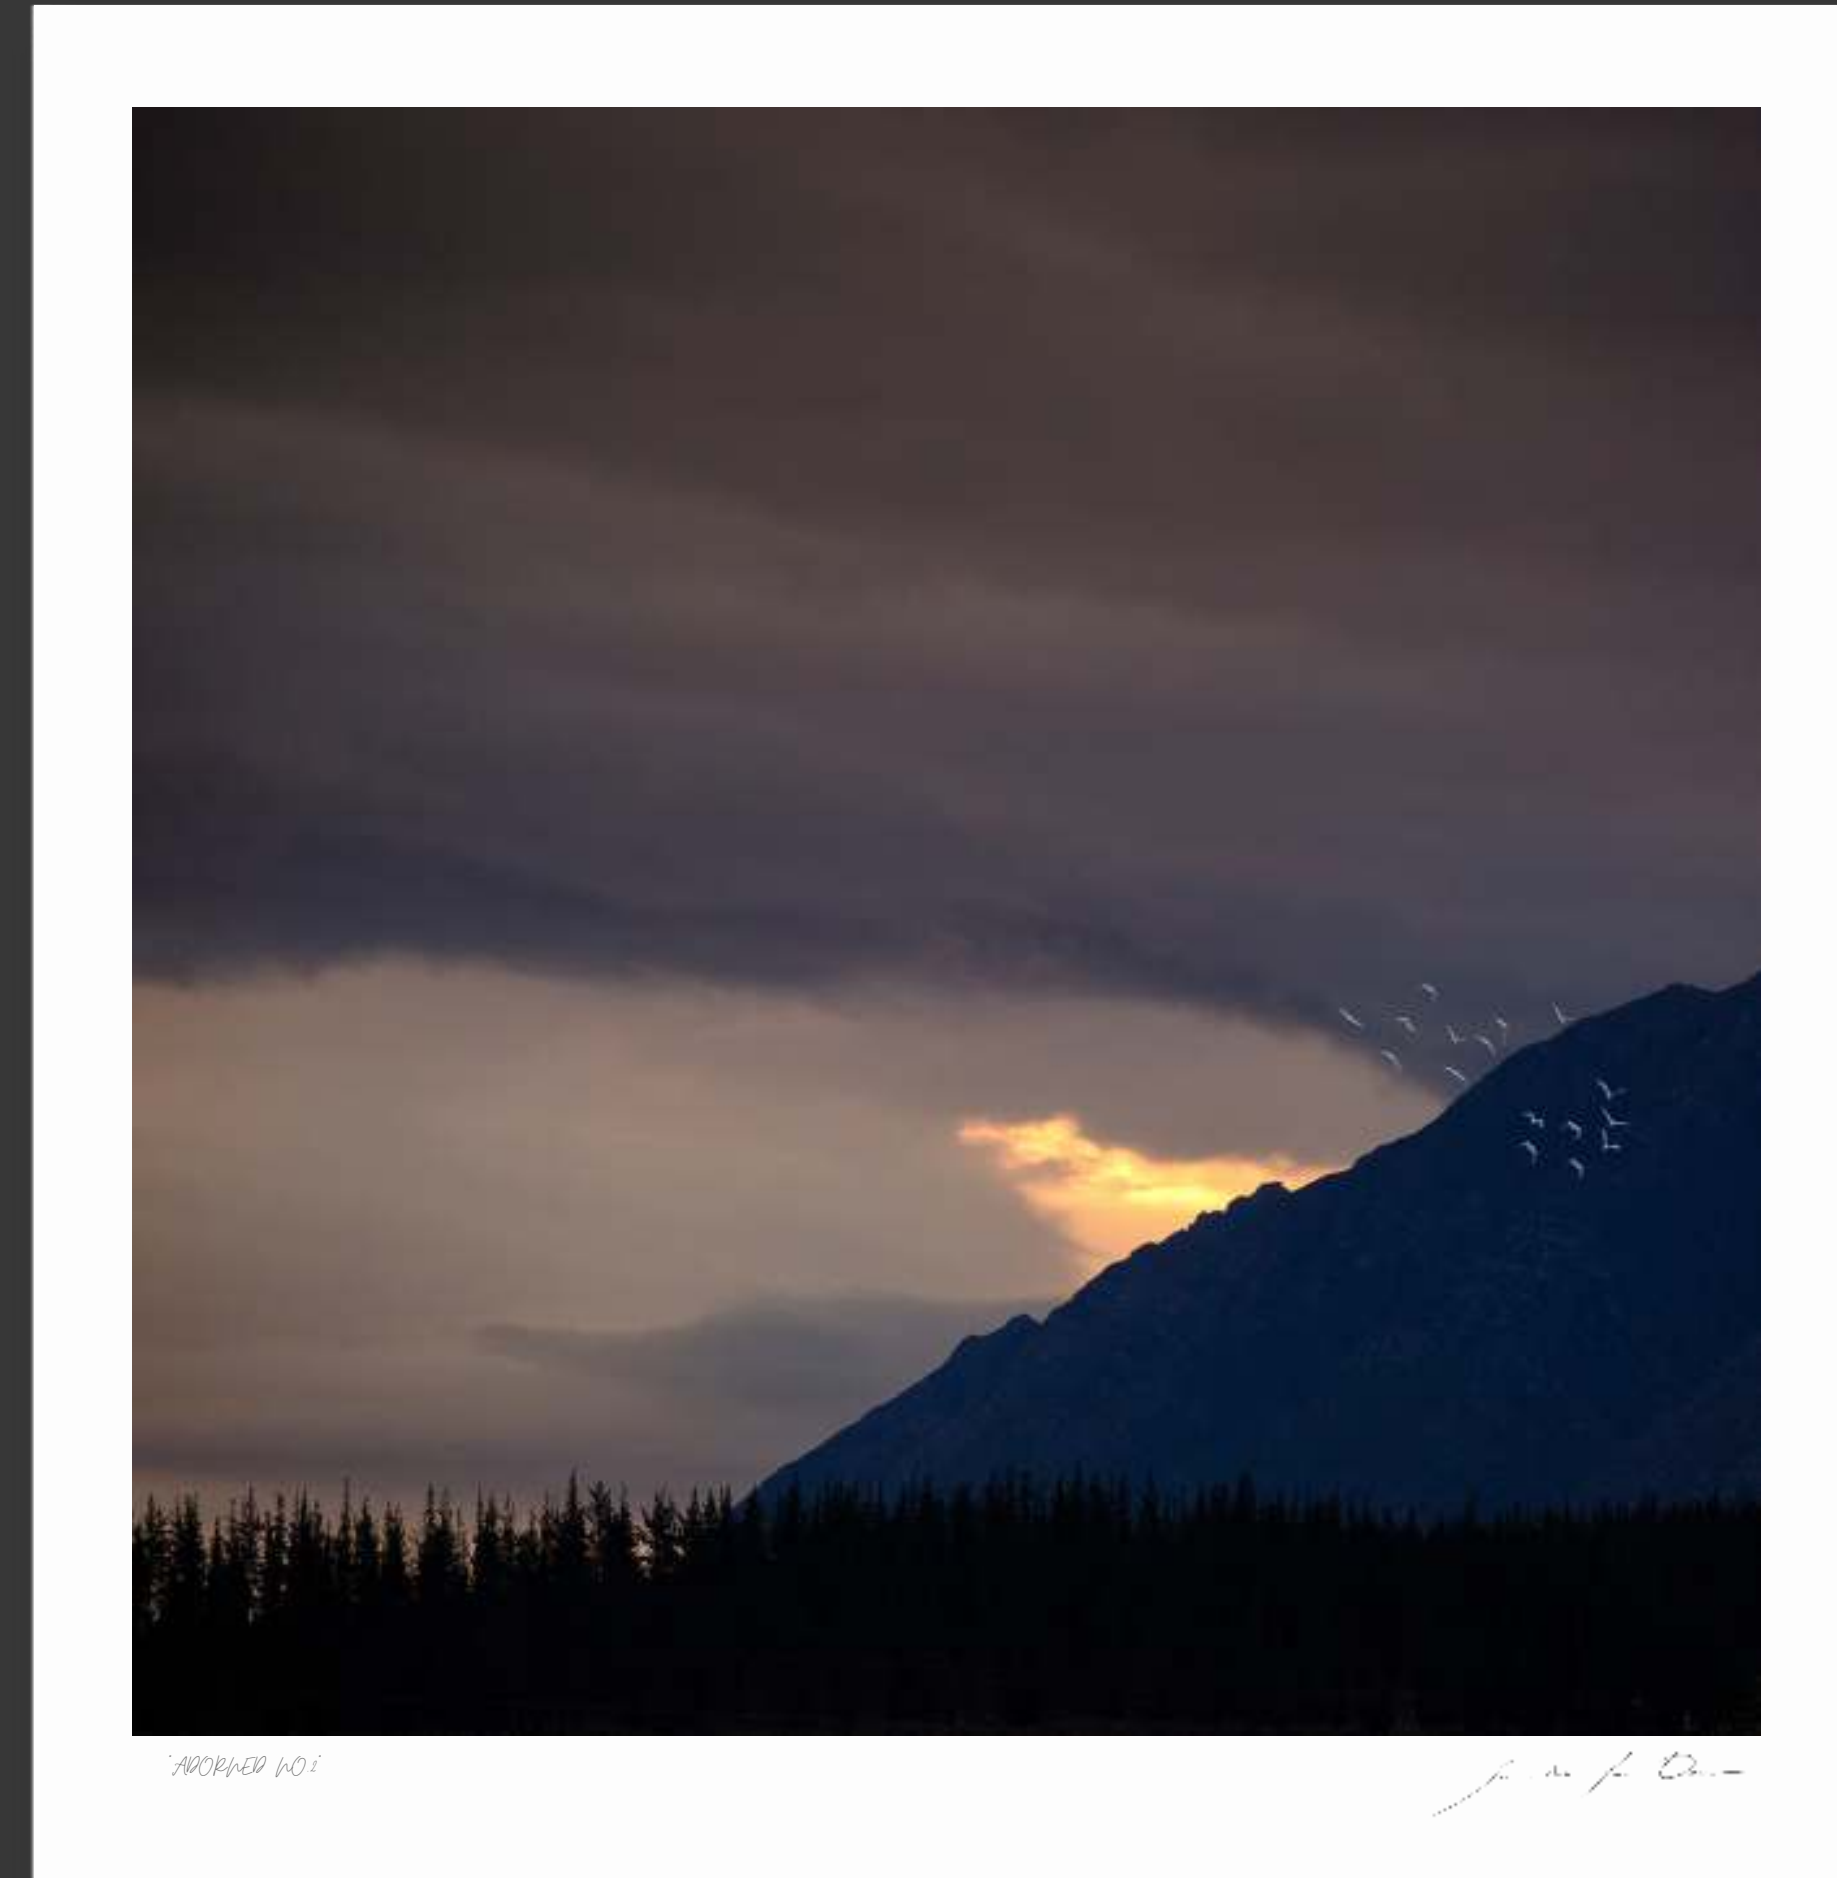

**30%
OFF**

PRINT SIZE : 90CM X 90CM | ~~R10,211.00~~ **NOW R7,149.00**